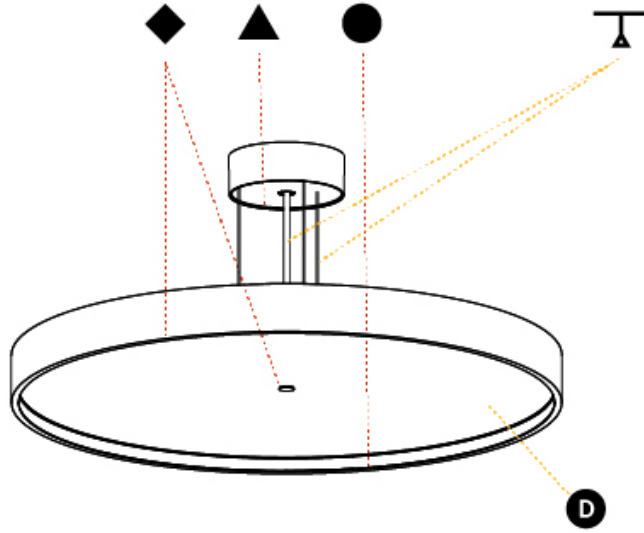

SIGN DIVA KORONA SUSPENSION

A300014-

PROJECT _____

TYPE _____

SPECIFIER _____

QUANTITY _____

DATE _____

A