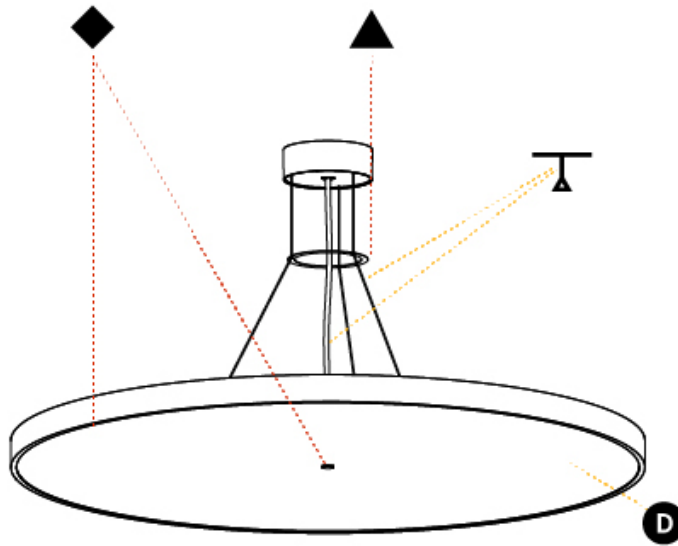

SIGN DIVA SUSPENSION

A300007-

PROJECT
TYPE
SPECIFIER
QUANTITY
DATE

A