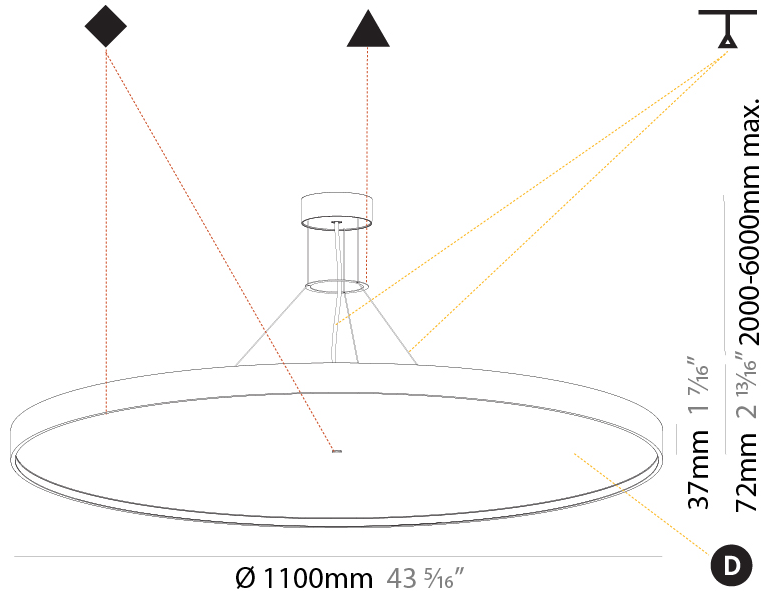

GENERAL

Series: Sign Diva
Subseries: Sign Diva
Brand: Prolicht
Division: Architectural
Mounting Type: Suspension
Mounting Location: Ceiling
Subcategory: Pendant

PHYSICAL

Shape: Round
Diameter (mm): 1100
Diameter (in): 43 ⁵/₁₆"
Height (mm): 72
Height (in): 2 ¹³/₁₆"
Light Distribution: Direct / Indirect
Weight (kg): 20.78
Weight (lbs): 45.81
Diffuser: PMMA - Opal / Micro-Prism / Sparkling Secret / Vintage Industrial
Fixture Finish: SSR / BKV / CWI / CRY / HAB / UFT / ITA / RUA / FTG / MYG / LOD / PUS / FRO / FUP / KIA / POP / BLS / SPG / MEY / GOH / GUM / CHC / COM / ABZ / JAG / OBR / MOS / ROR
Fixture Material: Extruded Aluminum / Steel
Cable Details: 2,000mm/78 3/4" or 6,000mm/236 1/4" Transparent Cable

ELECTRICAL

Lamp Type: LED (Zhaga Standard)
Input Wattage (W): 169.4 / 28.6
Total Output Wattage (W): 135 / 24
Dimming: Tri-Mode (Non-Dimming and Phase Dimming (120Vac only) and 0-10V Dimming)
Driver Included: Yes
Driver Location: Integrated
Driver Type: Constant Current - Universal
Driver Class: Class 2
Input Voltage (V): 120 - 277
Constant Current (MA): 600 / 350

LED

Color Temperature (*K): 2700 / 3000 / 3500 / 4000
Max. Delivered Lumen (lm): 20030 / 20610 / 21050 / 21480
CRI: >90 CRI
Lamp Life (hrs): 50000

OPTICAL

RATINGS AND CERTIFICATIONS

Certified By: Certified for North American Standards
IP rating: IP20

PROJECT
TYPE
SPECIFIER
QUANTITY
DATE