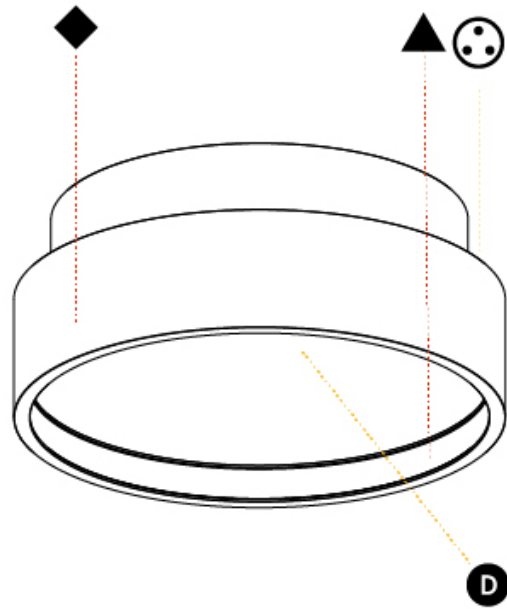

SIGN DIVA KORONA SURFACE

A3D095-

PROJECT	_____
TYPE	_____
SPECIFIER	_____
QUANTITY	_____
DATE	_____