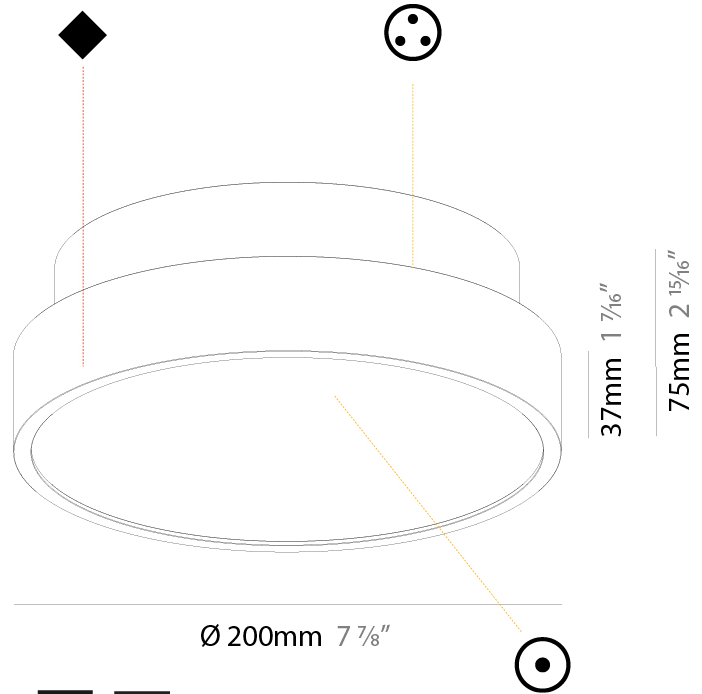

GENERAL

Series: Sign Diva
Subseries: Sign Diva
Brand: Prolicht
Division: Architectural
Mounting Type: Surface
Mounting Location: Ceiling
Subcategory: Ambient

PHYSICAL

Shape: Round
Diameter (mm): 200
Diameter (in): 7 7/8
Height (mm): 75
Height (in): 2 15/16
Light Distribution: Direct / Indirect
Weight (kg): 1.12
Weight (lbs): 2.469
Diffuser: Direct - PMMA - Opal/Micro-Prism/Sparkling Secret/Vintage Industrial with Shine Ring / Indirect - White/Yellow/Orange/Red/Blue/Green
Fixture Finish: SSR / BKV / CWI / CRY / HAB / UFT / ITA / RUA / FTG / MYG / LOD / PUS / FRO / FUP / KIA / POP / BLS / SPG / MEY / GOH / GUM / CHC / COM / ABZ / JAG / OBR / MOS / ROR
Fixture Material: Extruded Aluminum / Steel

ELECTRICAL

Lamp Type: LED (Zhaga Standard)
Input Wattage (W): 12.1
Total Output Wattage (W): 11
Dimming: Tri-Mode (Non-Dimming and Phase Dimming (120Vac only) and 0-10V Dimming)
Driver Included: Yes
Driver Location: Integrated
Driver Type: Constant Current - Universal
Driver Class: Class 2
Input Voltage (V): 120 - 277
Constant Current (MA): 350

LED

Color Temperature (°K): 3000 / 3500 / 4000
Max. Delivered Lumen (lm): 1100 / 1117 / 1140
CRI: >90 CRI
Lamp Life (hrs): 50000

OPTICAL

RATINGS AND CERTIFICATIONS

Certified By: Certified for North American Standards
IP rating: IP20