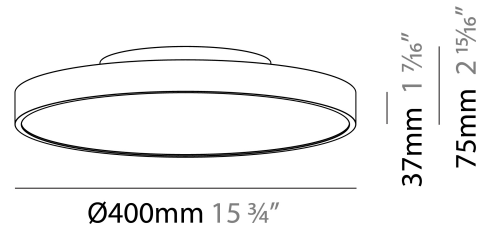

GENERAL

Series: Sign Diva
Subseries: Sign Diva
Brand: Prolicht
Division: Architectural
Mounting Type: Surface
Mounting Location: Ceiling
Subcategory: Ambient

PHYSICAL

Shape: Round
Diameter (mm): 400
Diameter (in): 15 ³/₄
Height (mm): 75
Height (in): 2 ¹⁵/₁₆
Light Distribution: Direct / Indirect
Weight (kg): 2.302
Weight (lbs): 5.075
Diffuser: Direct - PMMA - Opal/Micro-Prism/Sparkling Secret/Vintage Industrial with Shine Ring / Indirect - White/Yellow/Orange/Red/Blue/Green
Fixture Finish: SSR / BKV / CWI / CRY / HAB / UFT / ITA / RUA / FTG / MYG / LOD / PUS / FRO / FUP / KIA / POP / BLS / SPG / MEY / GOH / GUM / CHC / COM / ABZ / JAG / OBR / MOS / ROR
Fixture Material: Extruded Aluminum / Steel

ELECTRICAL

Lamp Type: LED (Zhaga Standard)
Input Wattage (W): 19.8
Total Output Wattage (W): 16
Dimming: Tri-Mode (Non-Dimming and Phase Dimming (120Vac only) and 0-10V Dimming)
Driver Included: Yes
Driver Location: Integrated
Driver Type: Constant Current - Universal
Driver Class: Class 2
Input Voltage (V): 120 - 277
Constant Current (MA): 500

LED

Color Temperature (°K): 3000 / 3500 / 4000
Max. Delivered Lumen (lm): 2280 / 2313 / 2360
CRI: >90 CRI
Lamp Life (hrs): 50000

OPTICAL

RATINGS AND CERTIFICATIONS

Certified By: Certified for North American Standards
IP rating: IP20